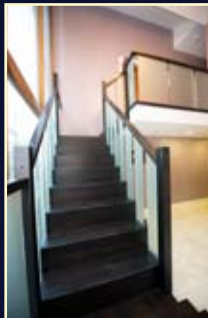

Woodmarque would like to take this opportunity to thank all who let us take images of their home.

If its wood then make sure it has the WOODMARQUE of quality.

WOODMARQUE
ARCHITECTURAL JOINERY LTD.

Est. 1977

16 Mullaghbane Road, Dungannon, Co. Tyrone BT70 1SR.
Tel: (028) 87724907 / 87723756 Fax: (028) 87723403
www.woodmarque.co.uk | woodmarque@fsmail.net